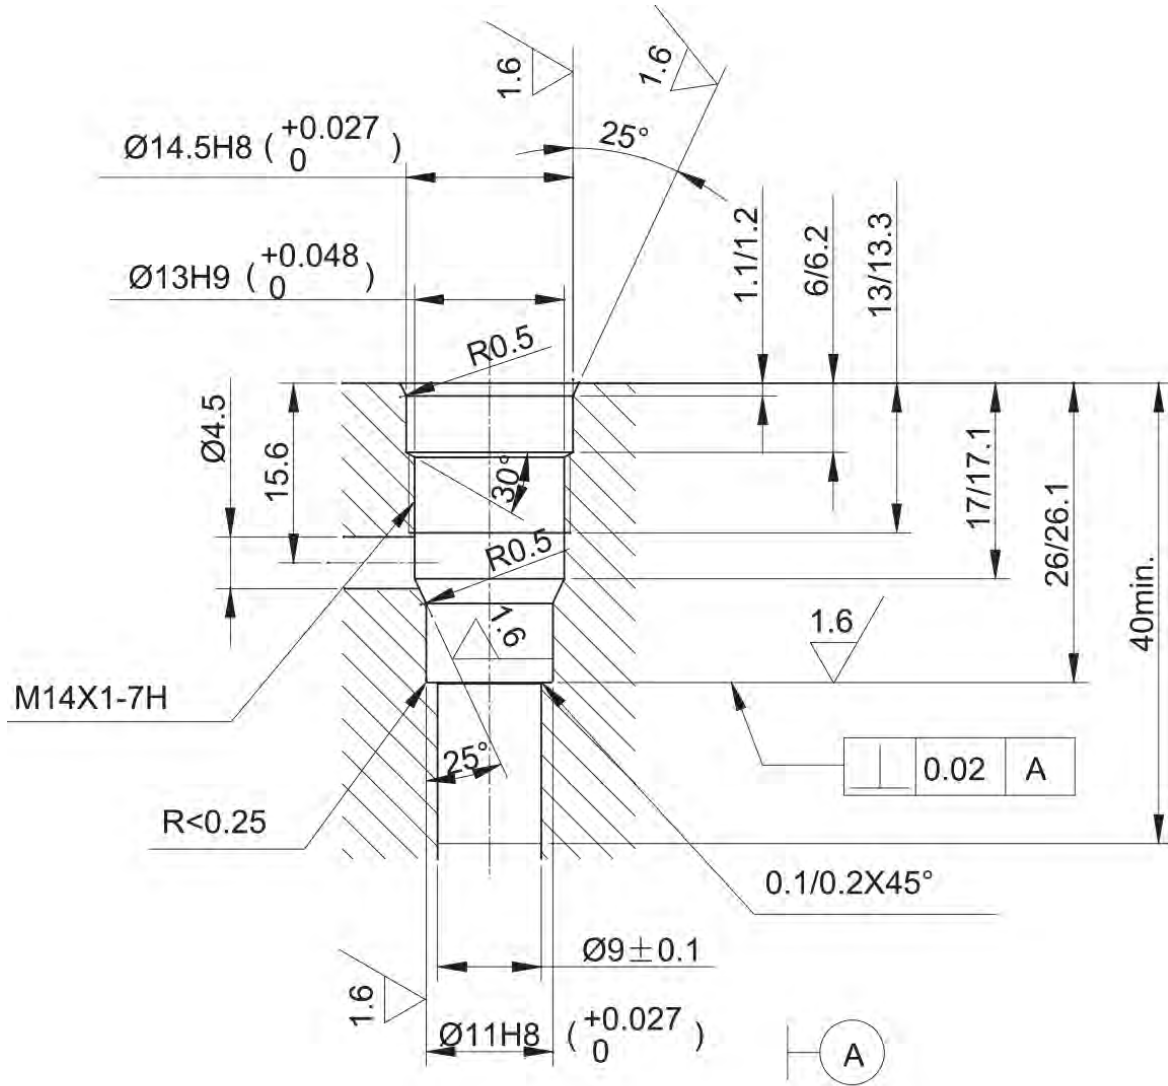

# Valve Cavity, Cavity Tools - Cartridge Type

## Valve Cavity: RDBD 4K Cavity Tool

$\sqrt{\text{0.05}}$	A
----------------------	---

THREAD AND ALL  
DIAMETERS  
UNIT: Millimeters