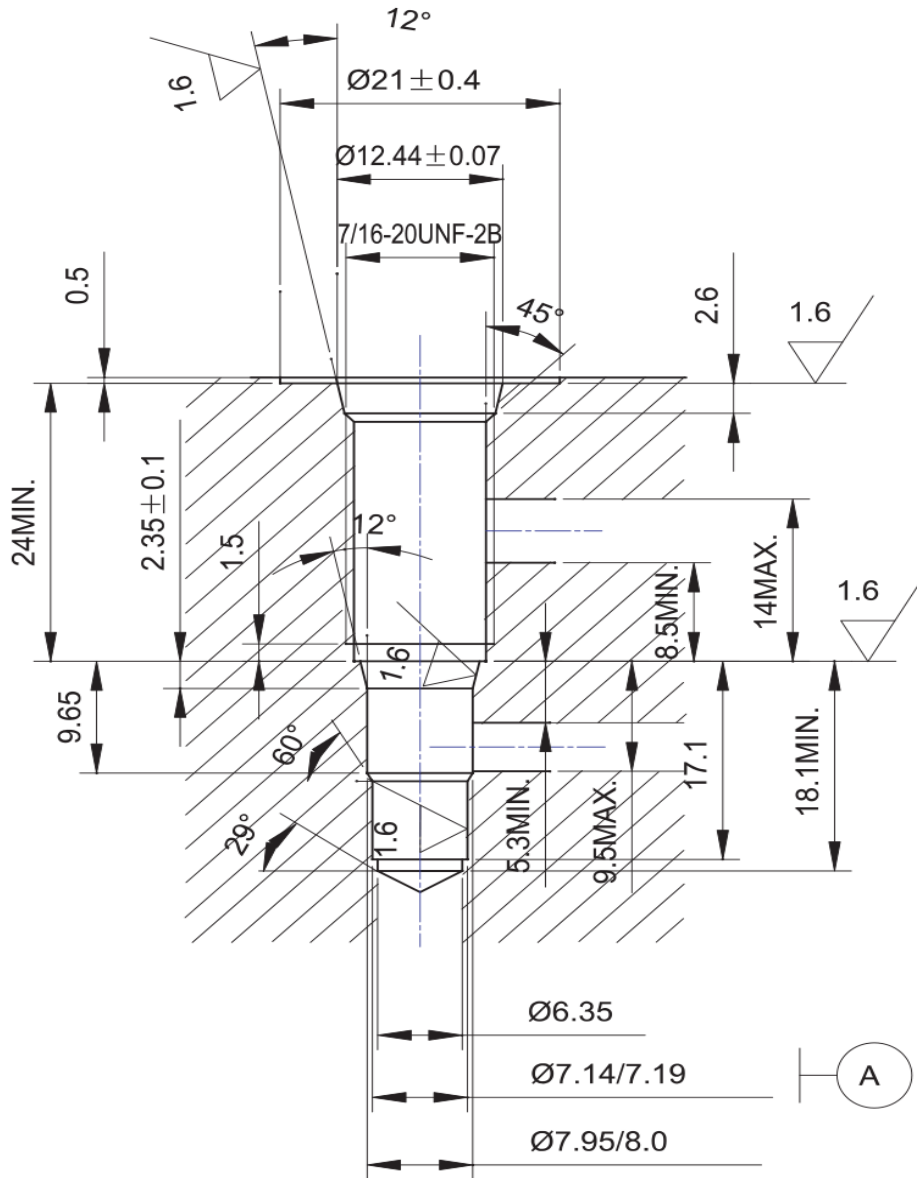

Valve Cavity, Cavity Tools - Cartridge Type

Valve Cavity: 04-B2 Cavity Tool

	0.05	A
--	------	---

THREAD AND ALL
DIAMETERS
UNIT: Millimeters