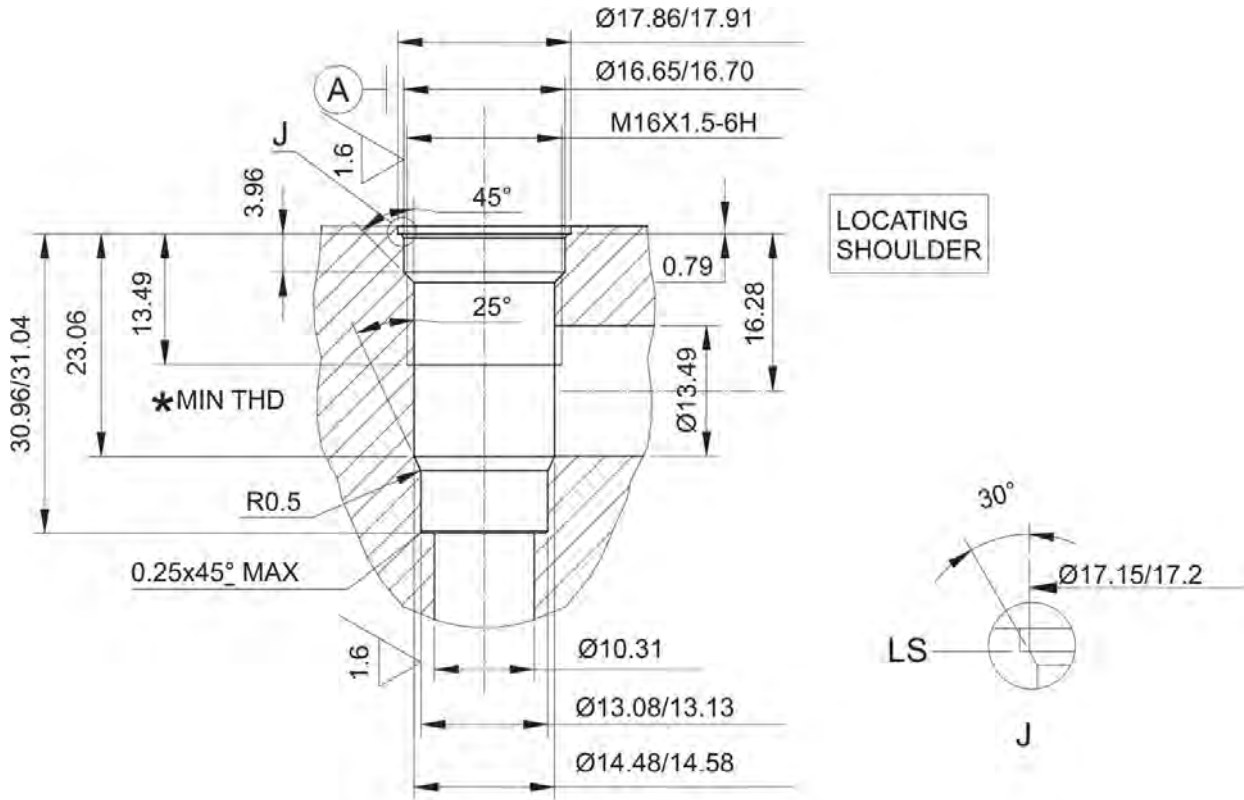

Valve Cavity, Cavity Tools - Cartridge Type

Valve Cavity: T-162A Cavity Tool

0.05 A THREAD AND ALL DIAMETERS

UNIT: Millimeters