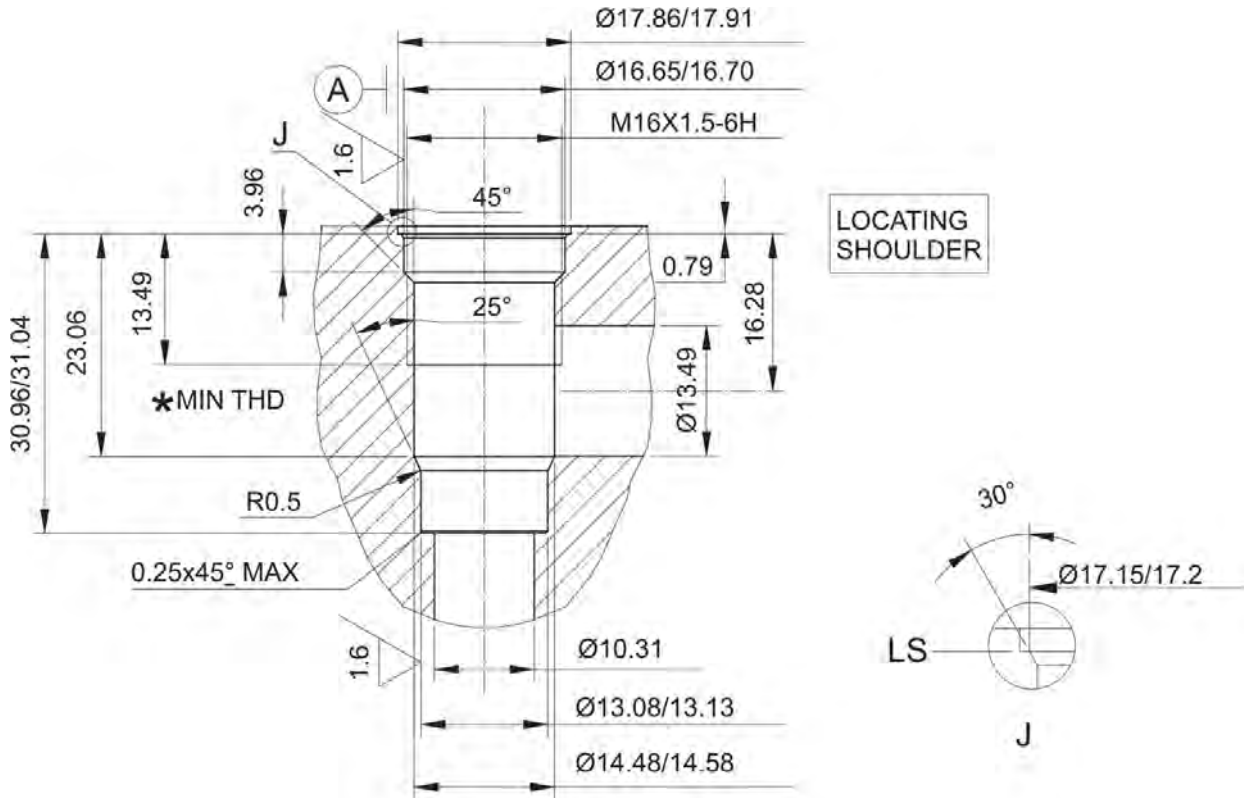

Valve Cavity, Cavity Tools - Cartridge Type

Valve Cavity: T-162A Cavity Tool

0.05 A THREAD AND ALL DIAMETERS

UNIT: Millimeters