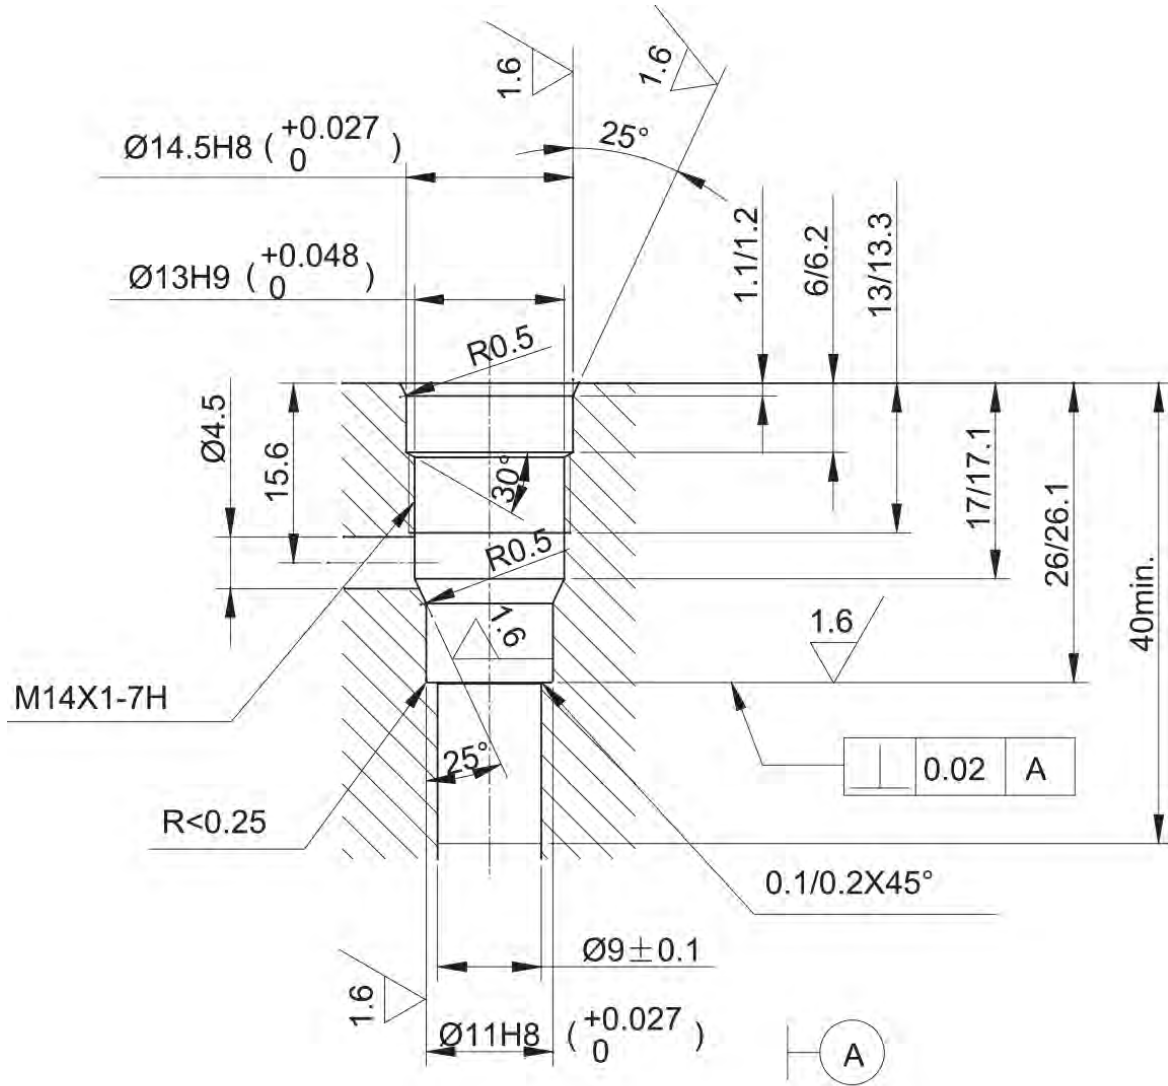

# Valve Cavity, Cavity Tools - Cartridge Type

## Valve Cavity: RDBD 4K Cavity Tool

$\sqrt{\text{ }} 0.05 \text{ A}$
----------------------------------

THREAD AND ALL  
DIAMETERS  
UNIT: Millimeters