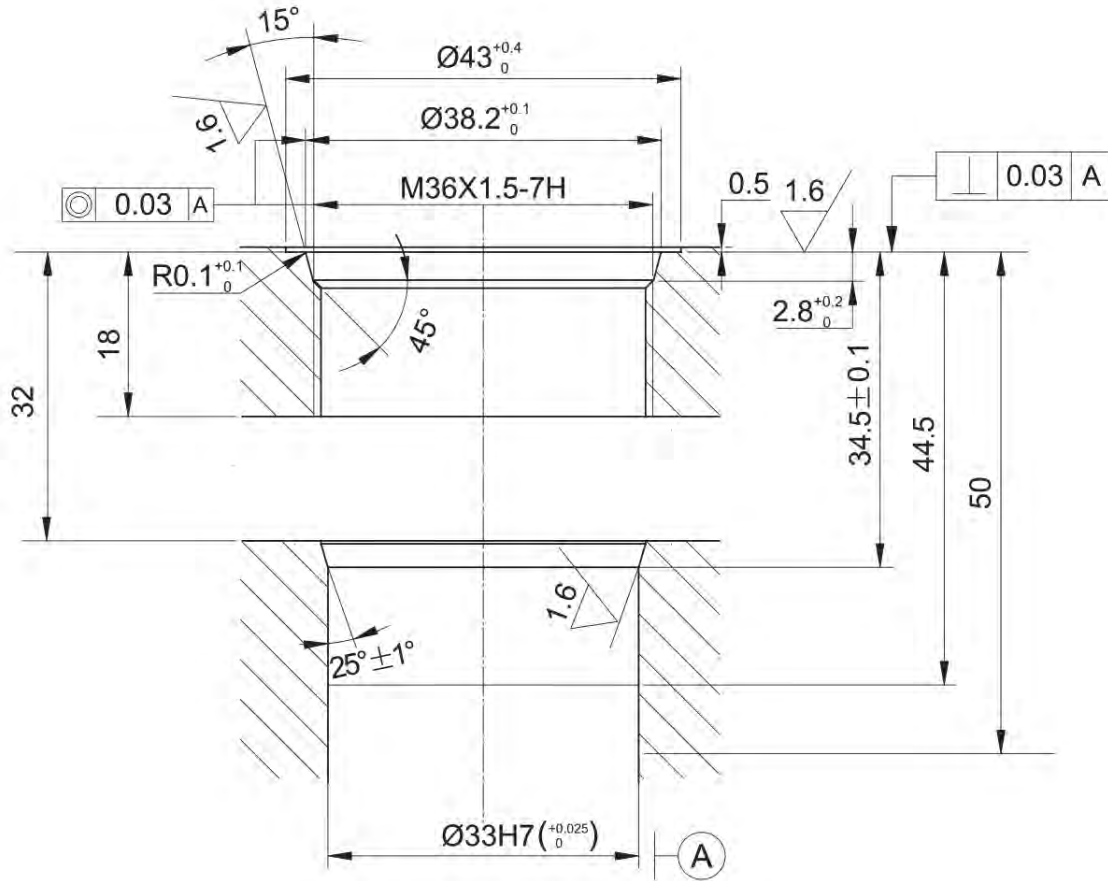

Valve Cavity, Cavity Tools - Cartridge Type

Valve Cavity: LM Cavity Tool

Unit=Millimeters