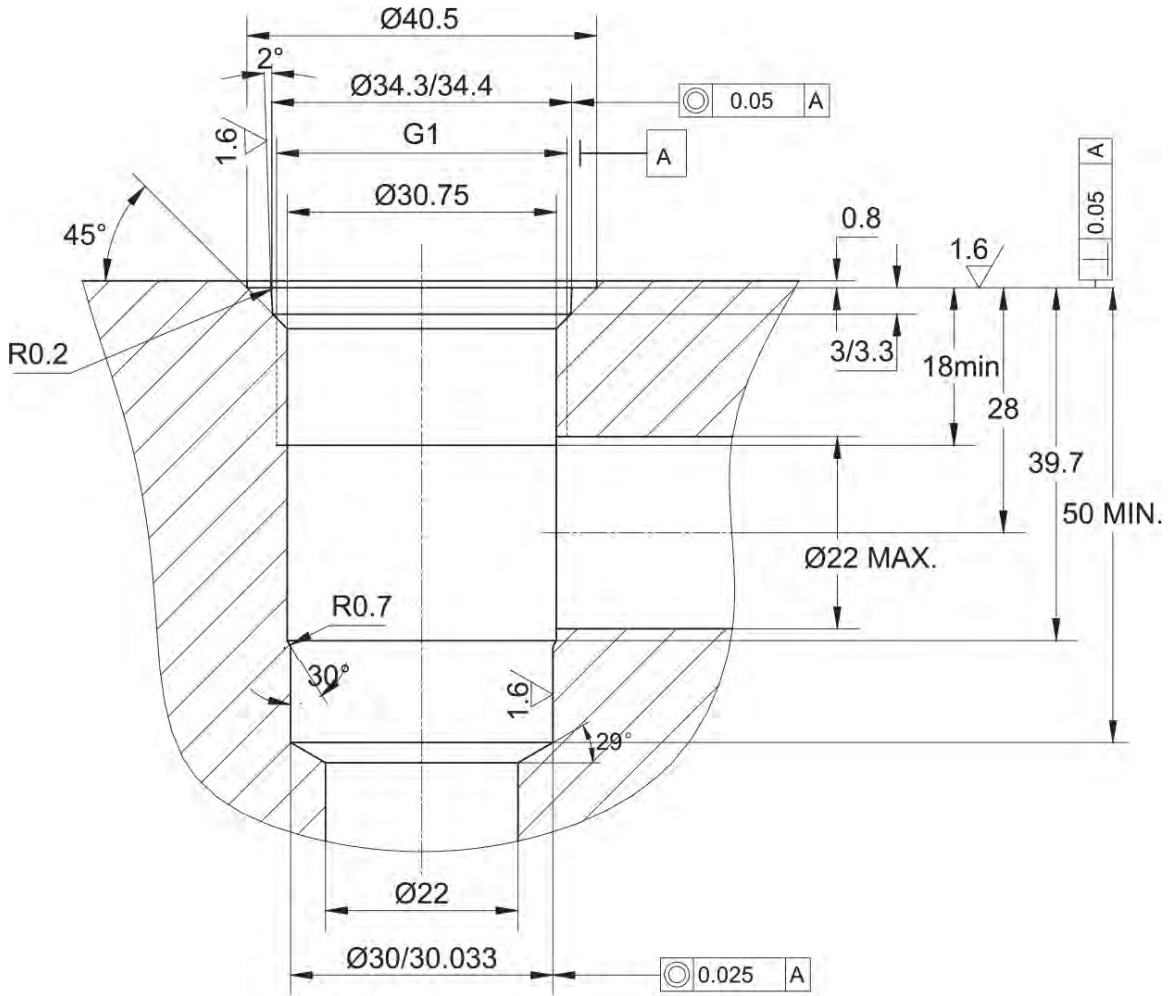

# Valve Cavity, Cavity Tools - Cartridge Type

## Valve Cavity: 16S-2 Cavity Tool

UNIT: Millimeters