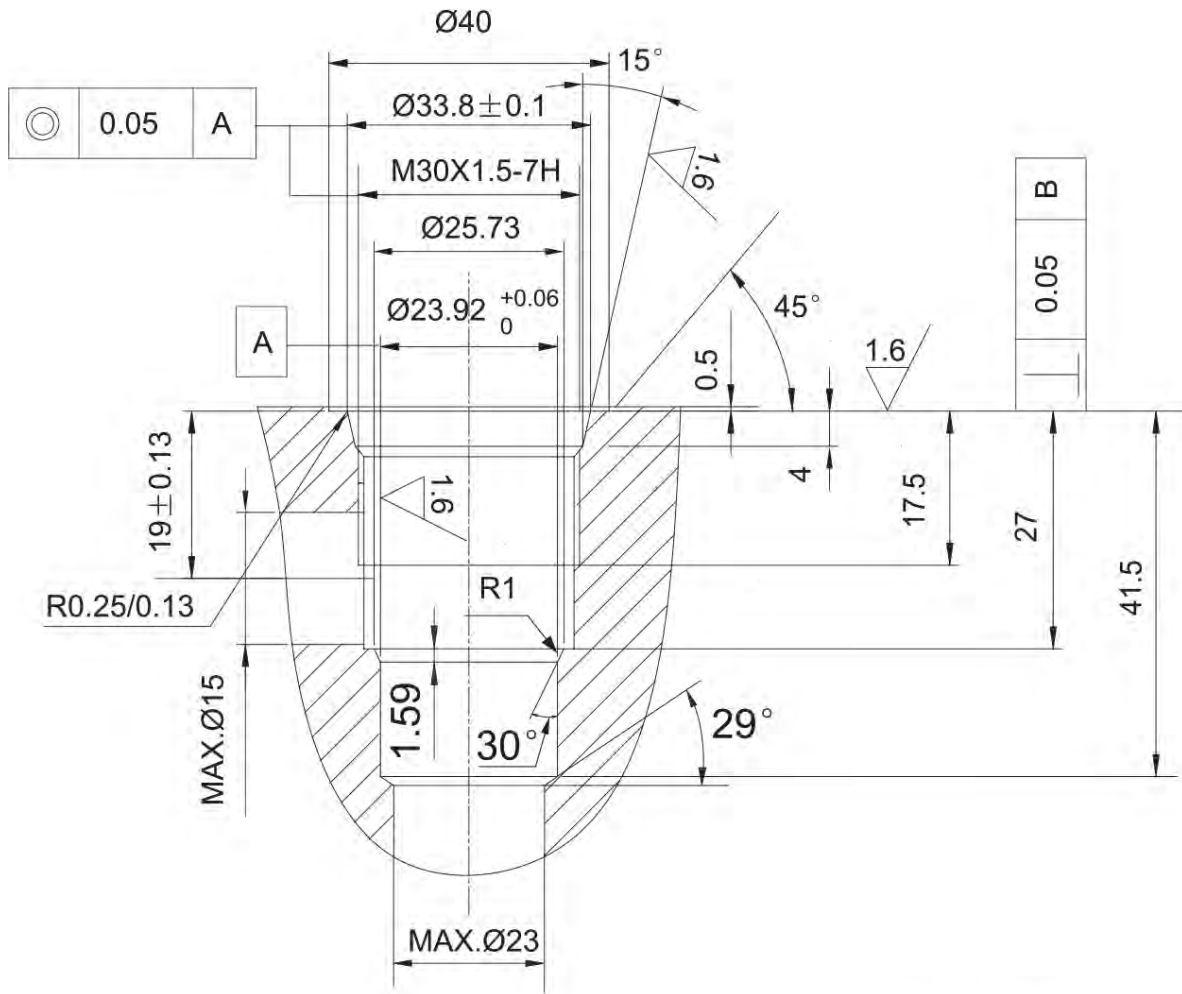

Valve Cavity, Cavity Tools - Cartridge Type

Valve Cavity: 14M-2 Cavity Tool

Unit=Millimeters