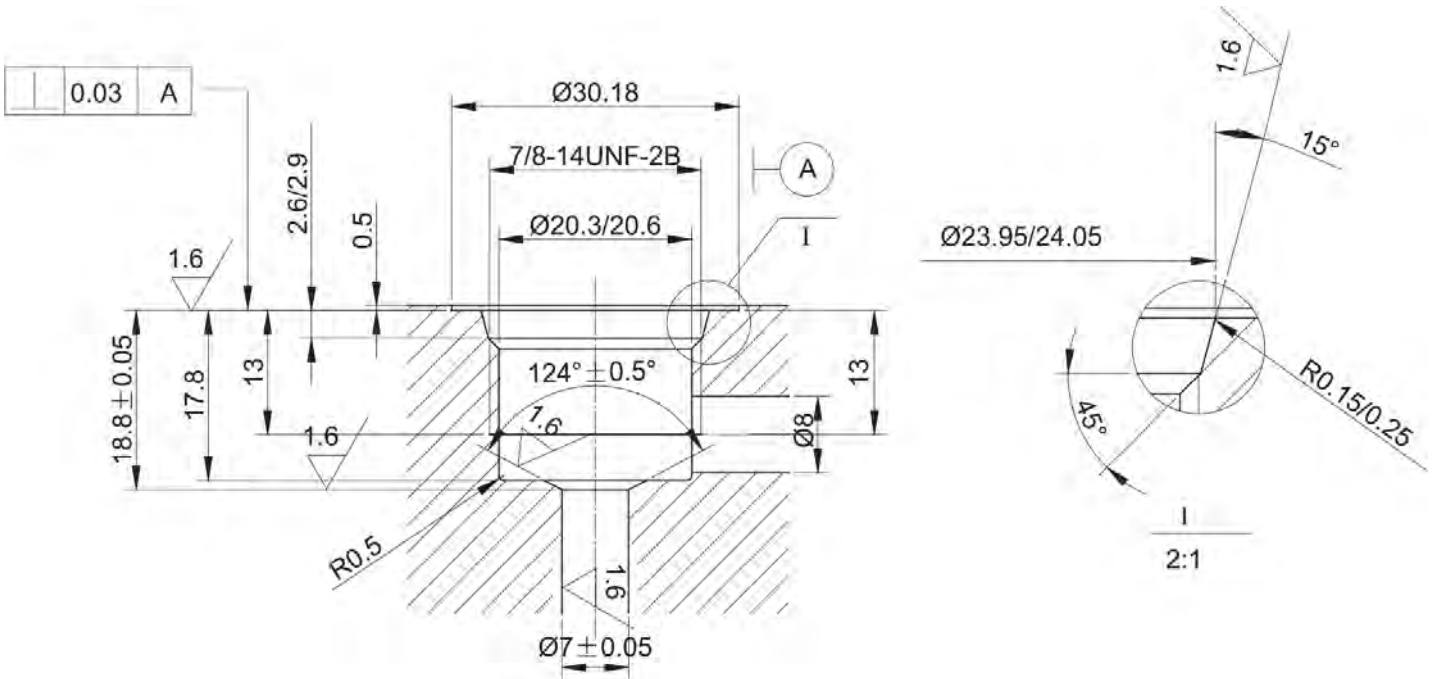

Valve Cavity, Cavity Tools - Cartridge Type

Valve Cavity: 10S1-1 Cavity Tool

THREAD AND ALL
DIAMETERS
UNIT: Millimeters