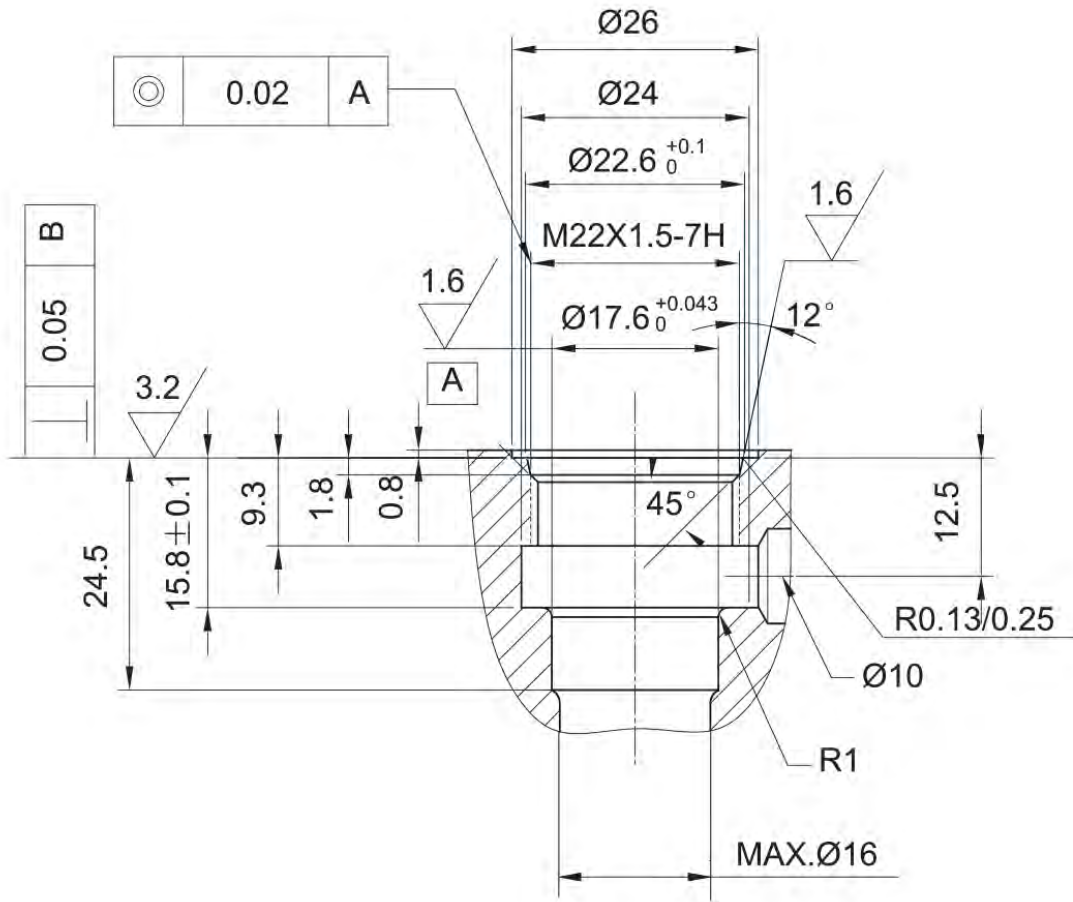

Valve Cavity, Cavity Tools - Cartridge Type

Valve Cavity: 10M-2 Cavity Tool

Unit=Millimeters