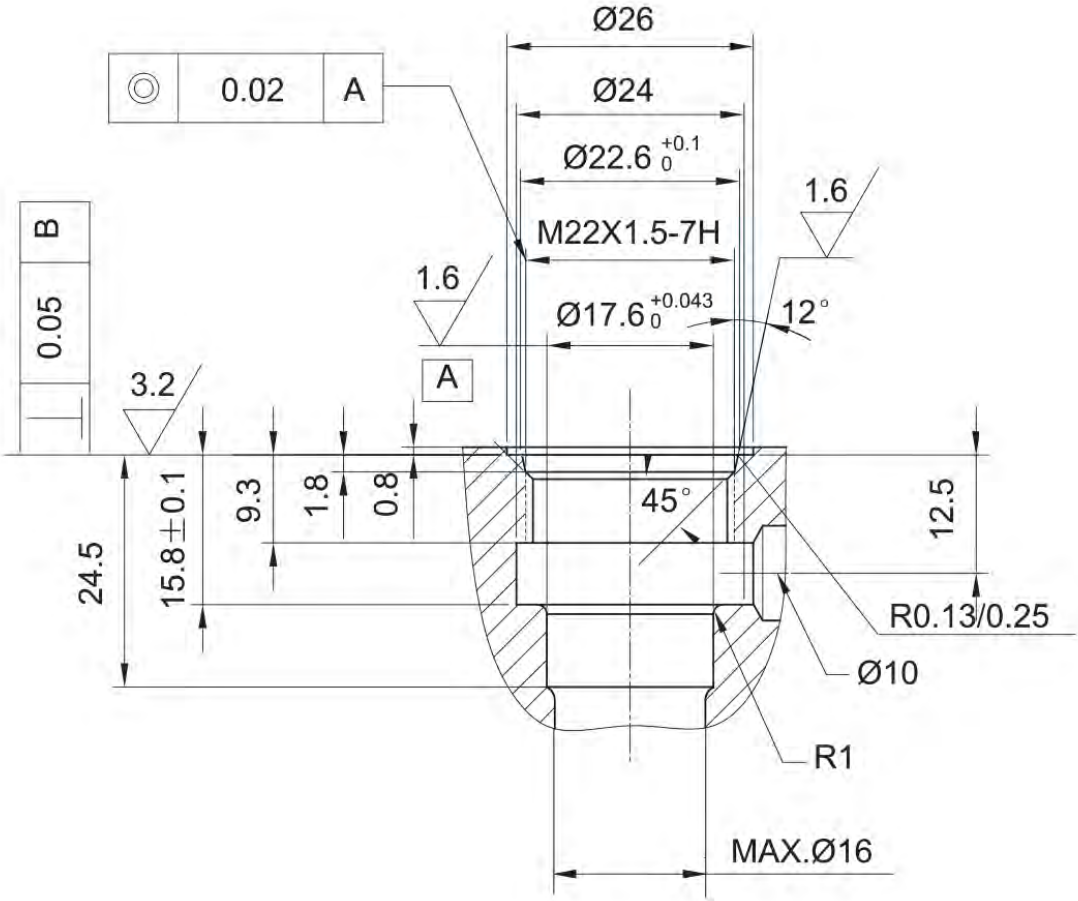

# Valve Cavity, Cavity Tools - Cartridge Type

## Valve Cavity: 10M-2 Cavity Tool

Unit=Millimeters