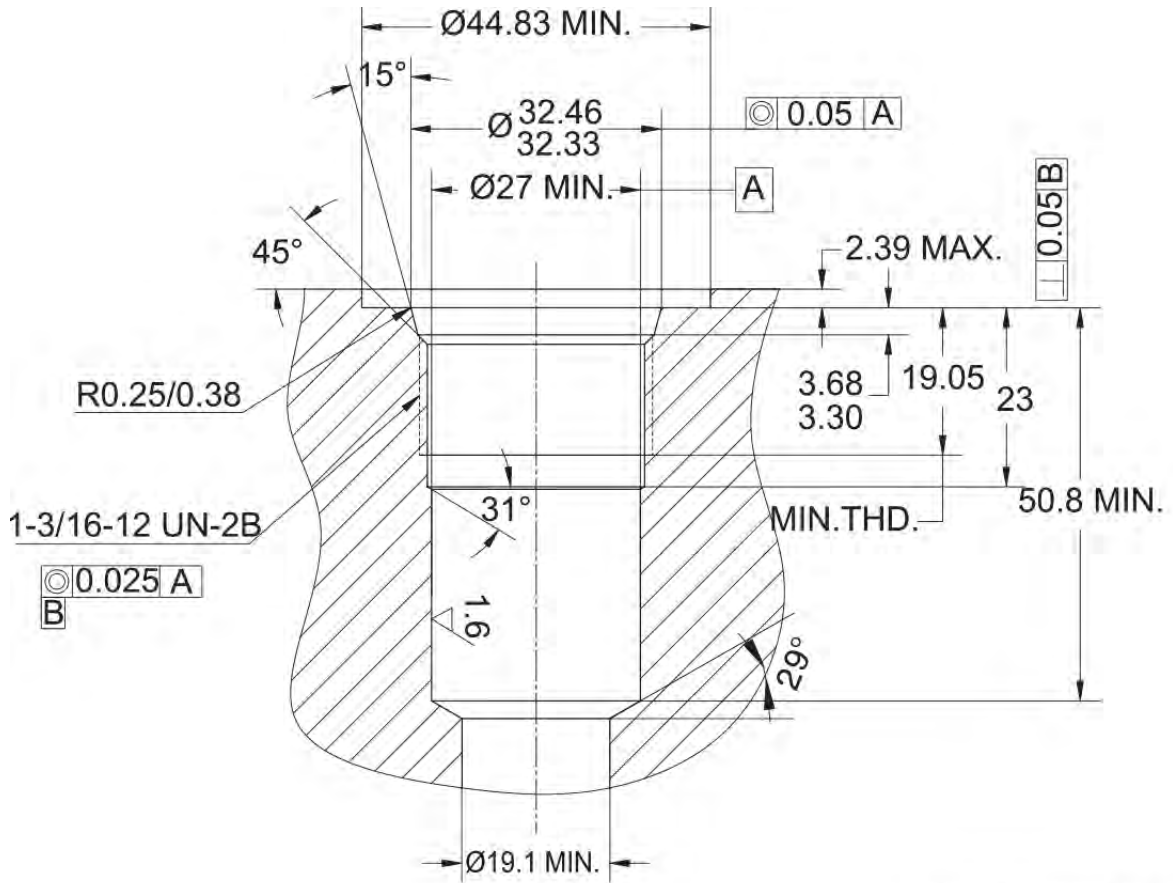

# Valve Cavity, Cavity Tools - Cartridge Type

## Valve Cavity: 14S Cavity Tool

UNIT: Millimeters