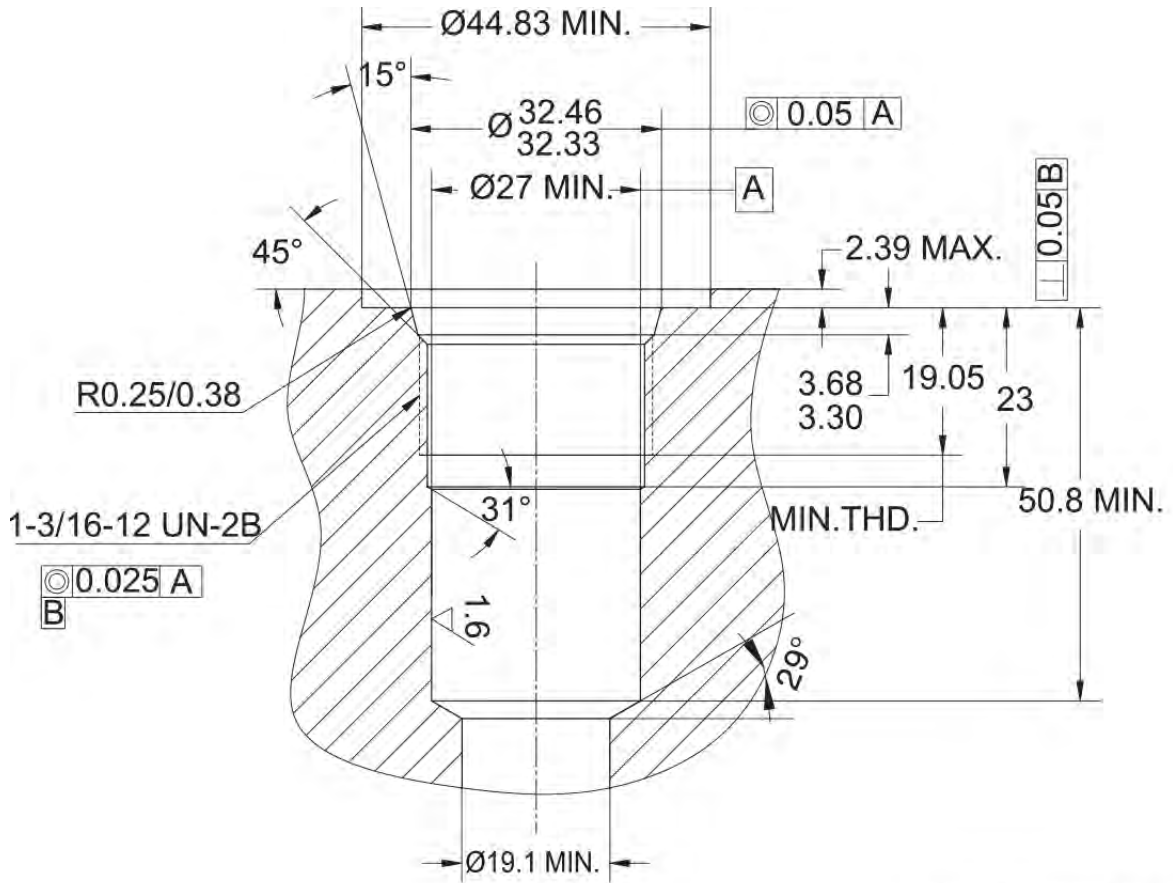

Valve Cavity, Cavity Tools - Cartridge Type

Valve Cavity: 14S Cavity Tool

UNIT: Millimeters