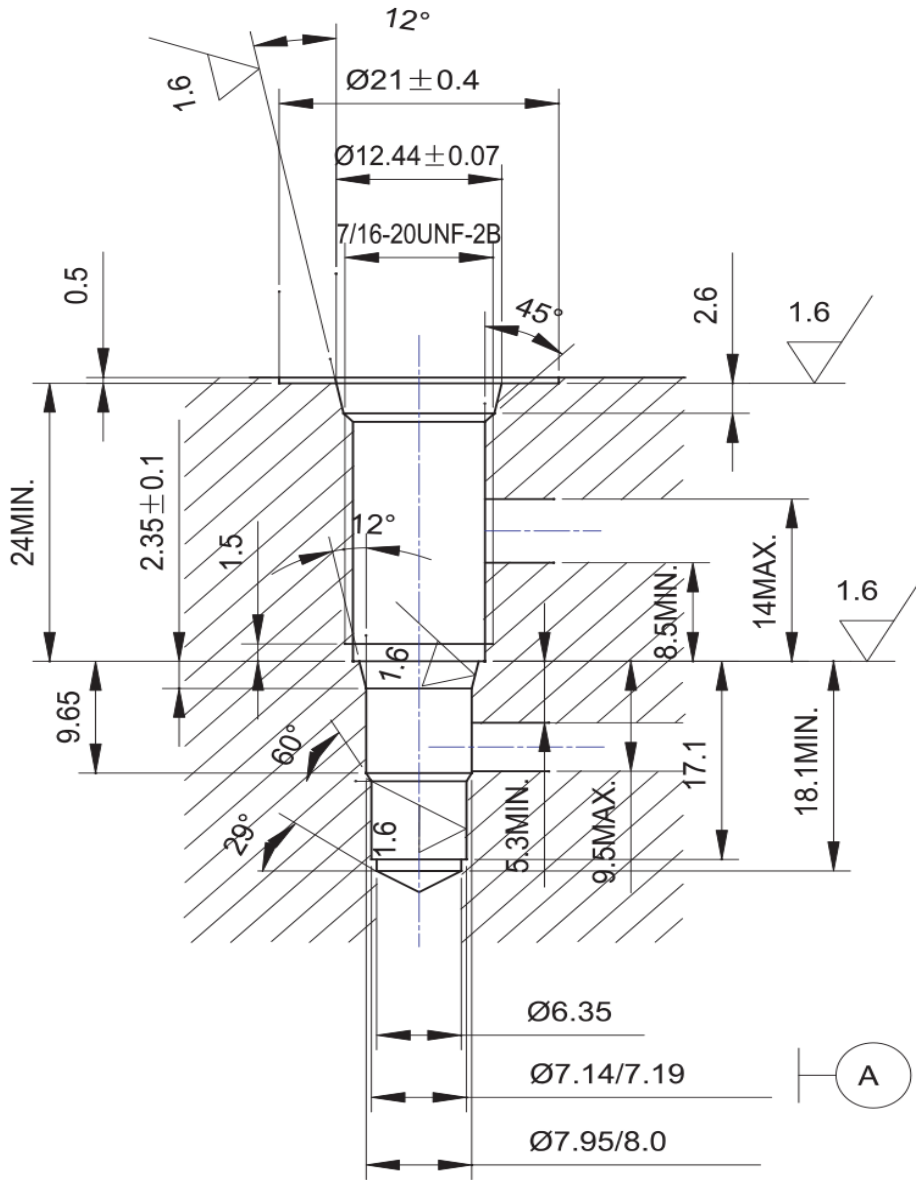

Valve Cavity, Cavity Tools - Cartridge Type

Valve Cavity: 04-B2 Cavity Tool

THREAD AND ALL
DIAMETERS
UNIT: Millimeters